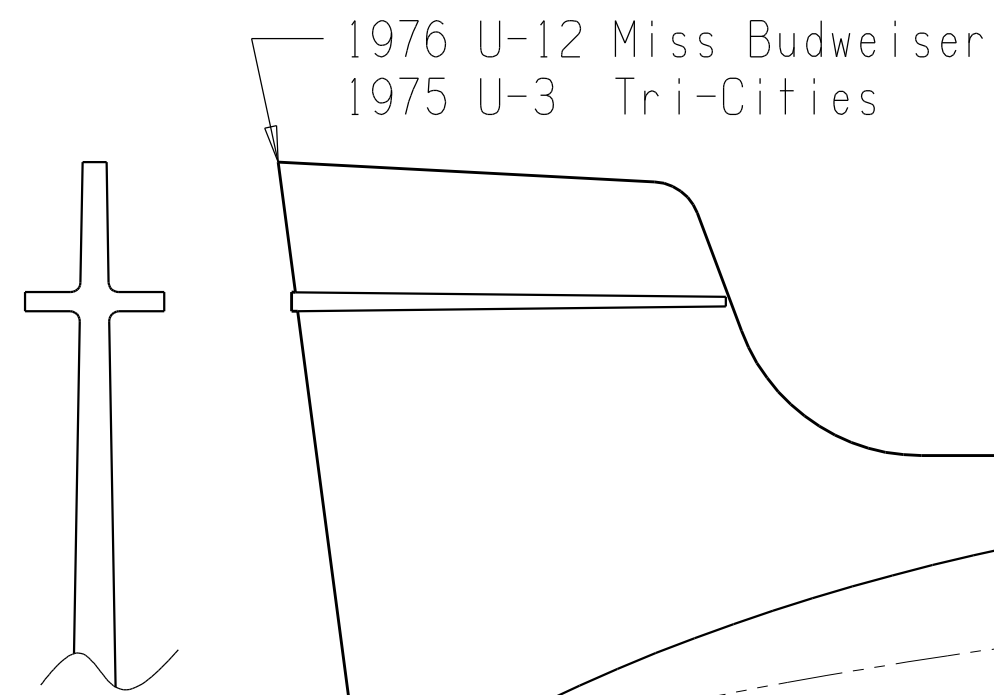

Copyright 2006 Garry Finlay  
and Rum Runner Racing.  
All rights reserved, worldwide.

OTHER HULLS  
WITH DIFFERENT  
COWL CONFIGURATIONS:

- |                      |                                   |
|----------------------|-----------------------------------|
| 1972 U-7 Notre Dame  | 1977 U-6 Miss Madison             |
| 1973 U-25 Pay'N Pak  | 1978 U-31 Circus Circus           |
| 1974 U-2 Miss U.S.   | 1979 U-52 Design 360              |
| 1974 U-95 (turbine)  | 1980 U-2 Squire Shop              |
| 1975 U-76 Valvoline  | 1981 U-8 Oberto                   |
| 1975 U-74 Weisfields | 1983 U-7 American Speedy Printing |

1/16th SCALE  
1977 ATLAS VAN LINES  
UNLIMITED HYDROPLANE for RumRunnerRacing  
01/13/06 by: G.Finlay SHEET 1 of 2