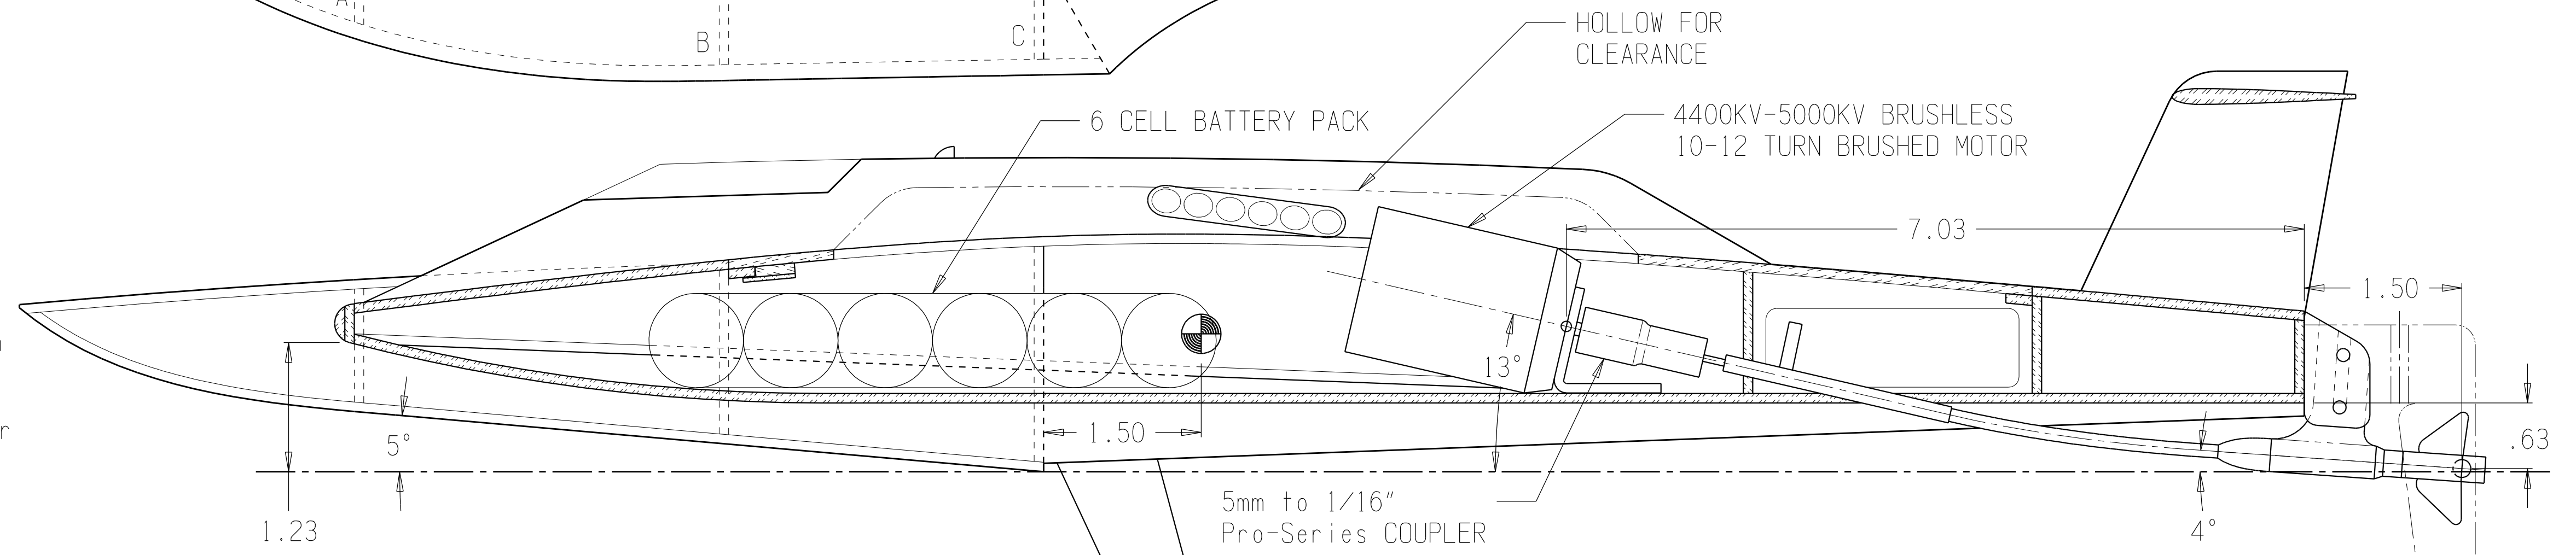

Copyright 2006 Garry Finlay  
and Rum Runner Racing.  
All rights reserved, worldwide.

OTHER HULLS  
WITH DIFFERENT  
COWL CONFIGURATIONS:

- |                      |                                   |
|----------------------|-----------------------------------|
| 1972 U-7 Notre Dame  | 1977 U-6 Miss Madison             |
| 1973 U-25 Pay'N Pak  | 1978 U-31 Circus Circus           |
| 1974 U-2 Miss U.S.   | 1979 U-52 Design 360              |
| 1974 U-95 (turbine)  | 1980 U-2 Squire Shop              |
| 1975 U-76 Valvoline  | 1981 U-8 Oberto                   |
| 1975 U-74 Weisfields | 1983 U-7 American Speedy Printing |

1/16th SCALE  
1977 ATLAS VAN LINES  
UNLIMITED HYDROPLANE for RumRunnerRacing  
01/13/06 by: G.Finlay SHEET 1 of 2